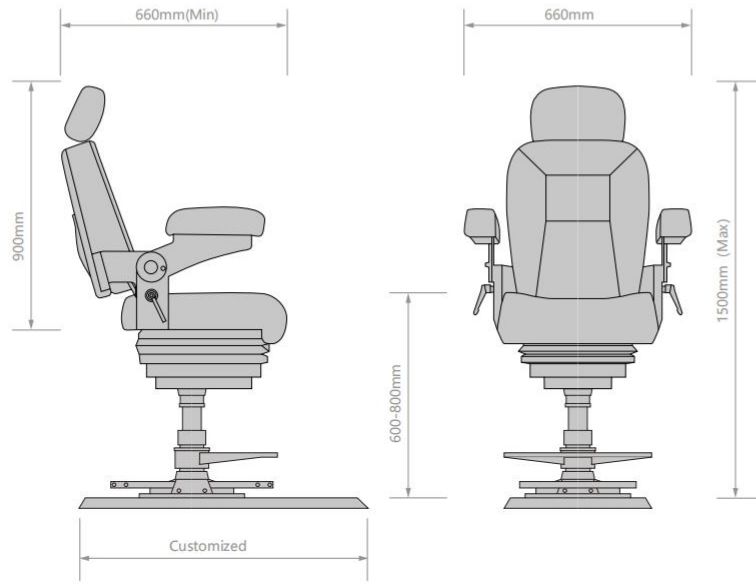

CHAPTER 1

Pilot Chairs

Starting at the base, the aluminium pedestal assembly is height adjustable with a full-length foldable footrest and commercial slide and swivel with 360.

Each StarFish Seafarer chair is built to the toughest marine standards, suitable for weather, water and corrosion-resistant material.

0° to 110°

Adjustable Backrest

90° to 115°

Adjustable Height

150mm to 220mm

Overall Dimensions

L720mm x W680mm x H1580mm

- Plush high-density foam padding providing the ultimate comfort
- Premium quality UV stabilised upholstery developed for the harsh marine environment.
- Adjustable backrest, headrest, seat rest, armrests.
- High back and contoured sides offer excellent support and comfort
- Full-length foldable footrest integrated into the seat base
- Height adjustable air ride Pedestal
- Robust reinforced aluminium frame
- Upholstery : Marine Grade Vinyl

PILOT CHAIRS

HA-B-14S

StarFish Seafarer Pilot Chair

- Adjustable Head Rest High
140mm
- Adjustable Armrest
0° to 110°
- Adjustable Backrest
90° to 115°
- Adjustable Height
150mm to 220mm
- Overall Dimensions
L720mm x W660mm x H1500mm

Suitable Scenes

StarFish Seafarer Pilot Chair

- Adjustable Head Rest Height
140mm
- Adjustable Armrest
0° to 110°
- Adjustable Backrest
90° to 160°
- Adjustable Height
150mm to 220mm
- Overall Dimensions
L800mm x W580mm x H1780mm