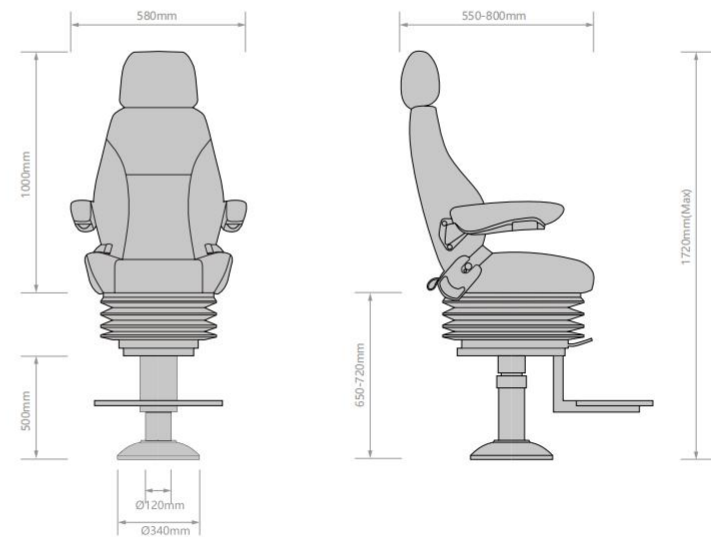

CHAPTER 1

Pilot Chairs

Starting at the base, the aluminium pedestal assembly is height adjustable with a full-length foldable footrest and commercial slide and swivel with 360.

Each StarFish Seafarer chair is built to the toughest marine standards, suitable for weather, water and corrosion-resistant material.

0° to 110°

Adjustable Backrest

90° to 115°

Adjustable Height

150mm to 220mm

Overall Dimensions

L720mm x W680mm x H1580mm

- Plush high-density foam padding providing the ultimate comfort
- Premium quality UV stabilised upholstery developed for the harsh marine environment.
- Adjustable backrest, headrest, seat rest, armrests.
- High back and contoured sides offer excellent support and comfort
- Full-length foldable footrest integrated into the seat base
- Height adjustable air ride Pedestal
- Robust reinforced aluminium frame
- Upholstery : Marine Grade Vinyl

PILOT CHAIRS

HA-B-14S

StarFish Seafarer Pilot Chair

- Adjustable Head Rest High
140mm
- Adjustable Armrest
0° to 110°
- Adjustable Backrest
90° to 115°
- Adjustable Height
150mm to 220mm
- Overall Dimensions
L720mm x W660mm x H1500mm

Suitable Scenes

StarFish Seafarer Pilot Chair

- Adjustable Head Rest Height
140mm
- Adjustable Armrest
0° to 110°
- Adjustable Backrest
90° to 160°
- Adjustable Height
150mm to 220mm
- Overall Dimensions
L800mm x W580mm x H1780mm