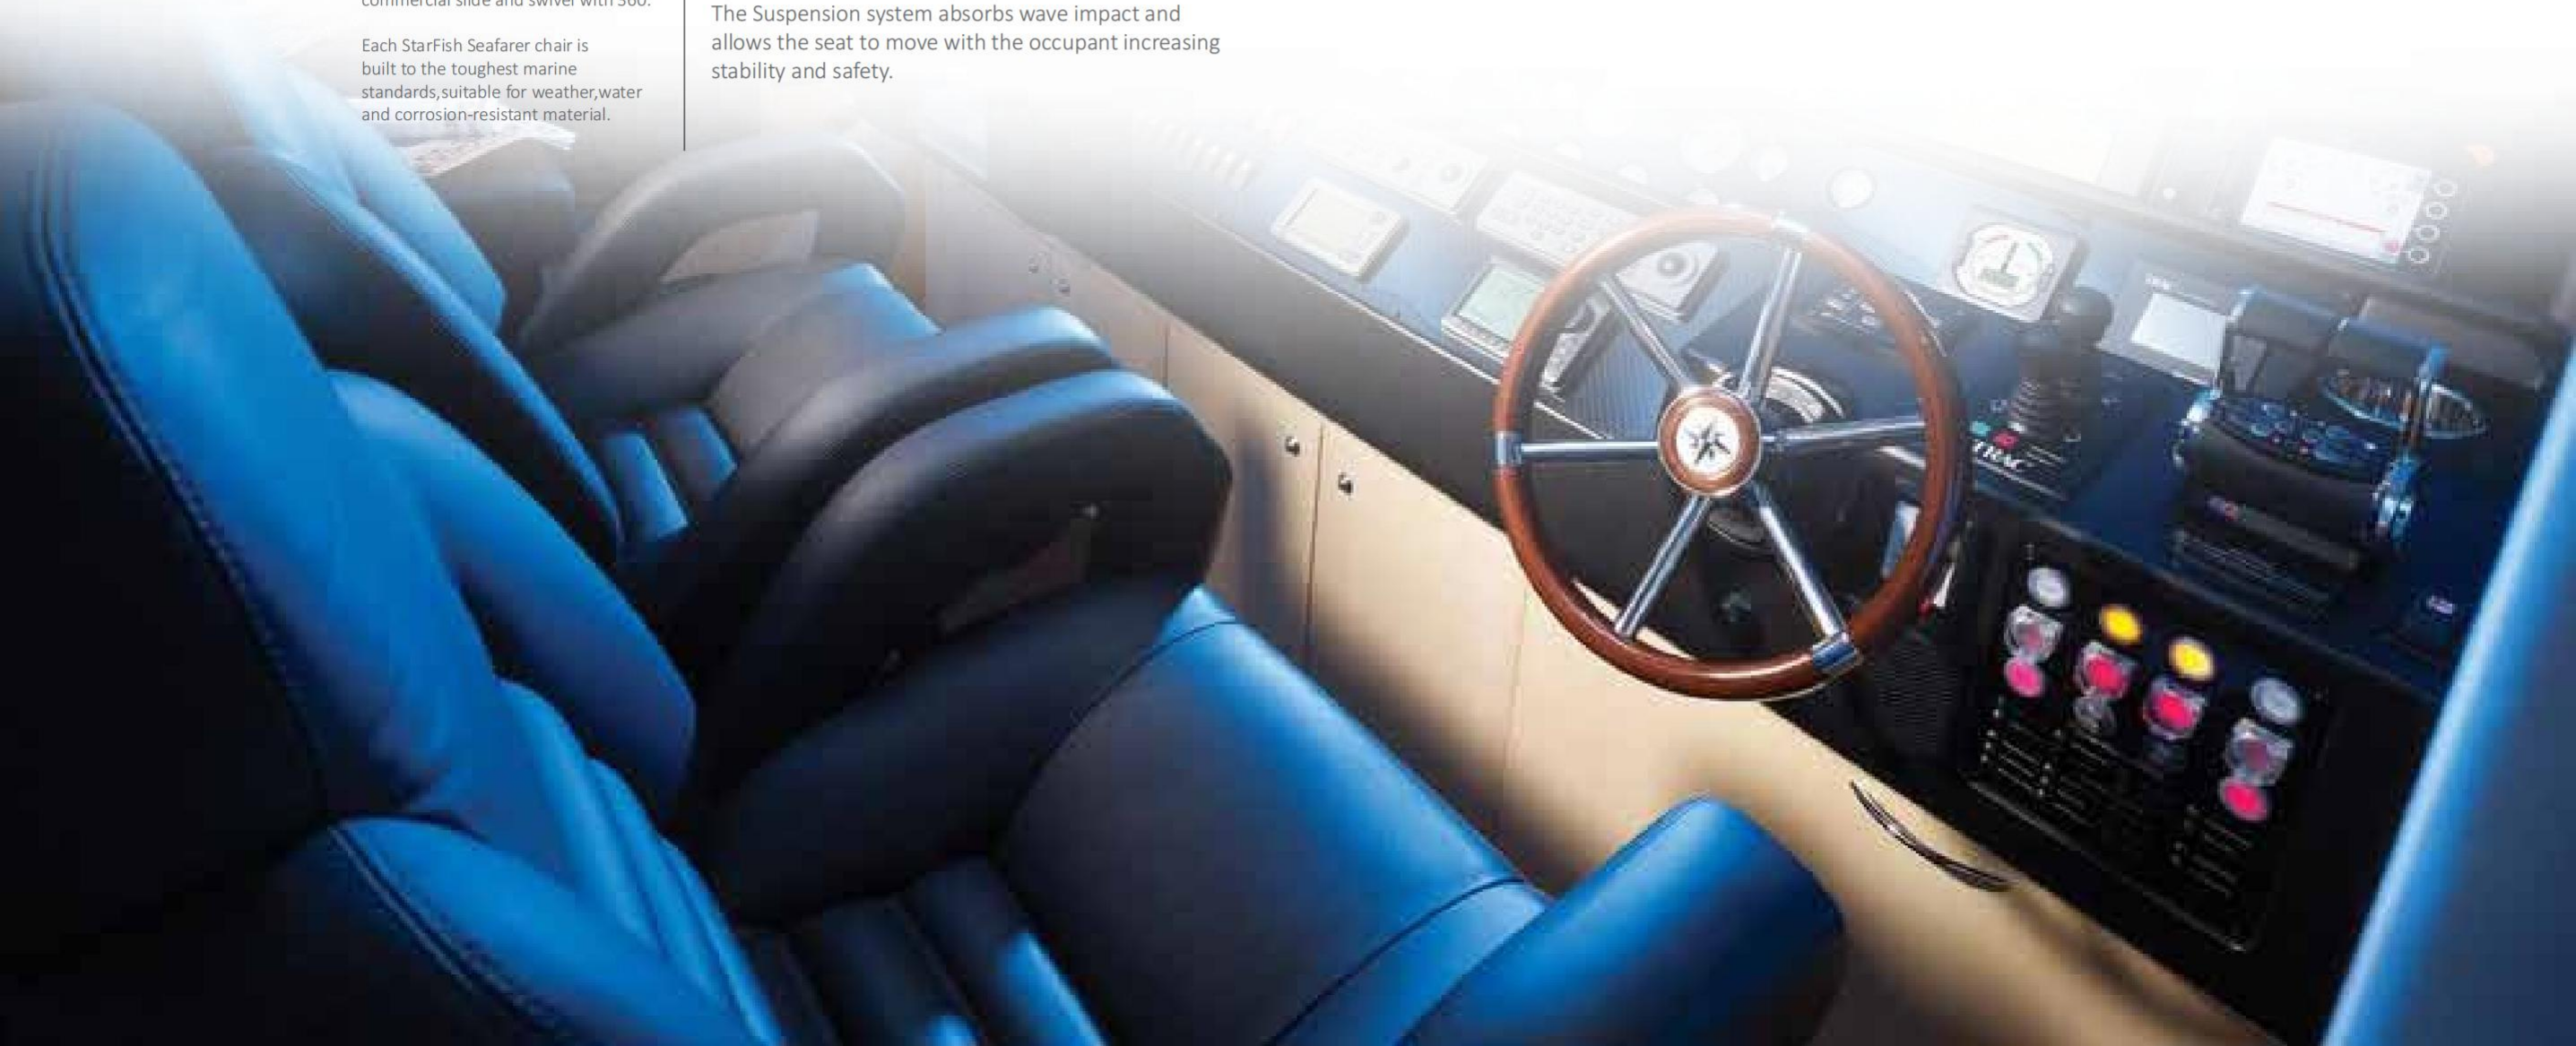

CHAPTER 1

Pilot Chairs

Starting at the base, the aluminium pedestal assembly is height adjustable with a full-length foldable footrest and commercial slide and swivel with 360.

Each StarFish Seafarer chair is built to the toughest marine standards, suitable for weather, water and corrosion-resistant material.

The StarFish Seafarer Chair is stylish with a sleek profile. Each StarFish Seafarer Chair uses plush high-density foam cushions covered in premium grade vinyl. The high backrest, headrest, seatrest and armrests are all adjustable giving complete customisation. Ergonomically designed to provide optimal posture, lateral and lumbar support reducing fatigue and improved comfort.

The Suspension system absorbs wave impact and allows the seat to move with the occupant increasing stability and safety.

PILOT CHAIRS

HA-B-01

StarFish Seafarer Pilot Chair

Adjustable Head Rest Hight

140mm

Adjustable Armrest

0° to 110°

Adjustable Backrest

90° to 115°

Adjustable Height

150mm to 220mm

Overall Dimensions

L720mm x W680mm x H1580mm

- Plush high-density foam padding providing the ultimate comfort
- Premium quality UV stabilised upholstery developed for the harsh marine environment.
- Adjustable backrest, headrest, seat rest, armrests.
- High back and contoured sides offer excellent support and comfort
- Full-length foldable footrest integrated into the seat base
- Height adjustable air ride Pedestal
- Robust reinforced aluminium frame
- Upholstery : Marine Grade Vinyl