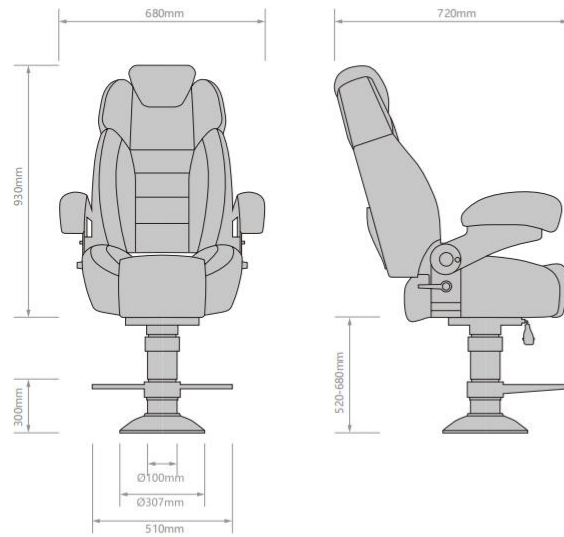

PILOT CHAIRS

HA-B-01

StarFish Seafarer Pilot Chair

Adjustable Head Rest Hight

140mm

Adjustable Armrest

0° to 110°

Adjustable Backrest

90° to 115°

Adjustable Height

150mm to 220mm

Overall Dimensions

L720mm x W680mm x H1580mm