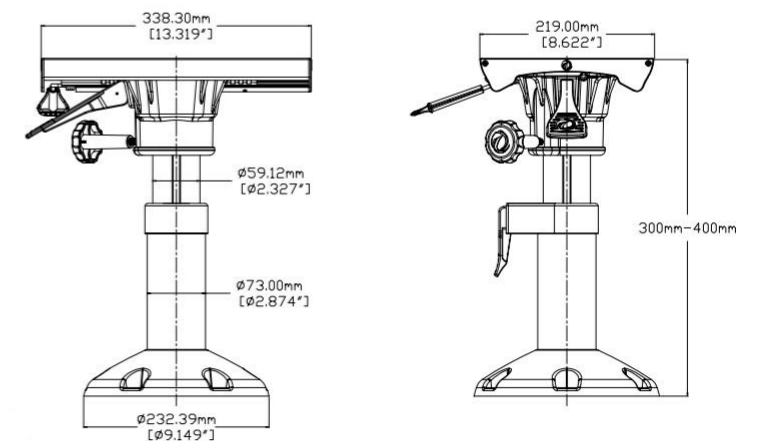

PEDESTAL

HA-D-02.01

- Manual adjustable aluminum pedestal set
- 12 inch base
- With 360 degree rotation swivel
- With slider move forward and backward
- The height can be customized
- Anodisation or powder coated finish

PEDESTAL

HA-D-04.02

- Air ride aluminum pedestal set
- 9 inch base
- With 360 degree rotation swivel
- With slider move forward and backward
- The height can be customized
- Anodisation or powder coated finish

PEDESTAL

HA-D-04.01

- Manual adjustable aluminum pedestal set
- 9 inch base
- With 360 degree rotation swivel
- With slider move forward and backward
- The height can be customized
- Anodisation or powder coated finish