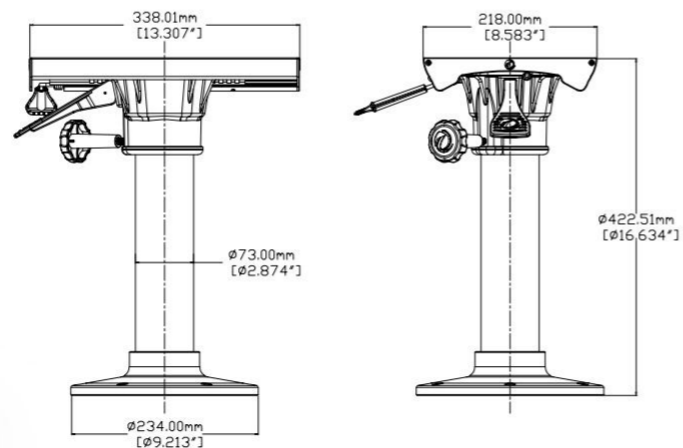

PEDESTAL

HA-D-04.01

- Manual adjustable aluminum pedestal set
- 9 inch base
- With 360 degree rotation swivel
- With slider move forward and backward
- The height can be customized
- Anodisation or powder coated finish

PEDESTAL

HA-D-03.03

- Fixed height aluminum pedestal set
- 9 inch base
- With 360 degree rotation swivel
- With slider move forward and backward
- The height can be customized
- Anodisation or powder coated finish