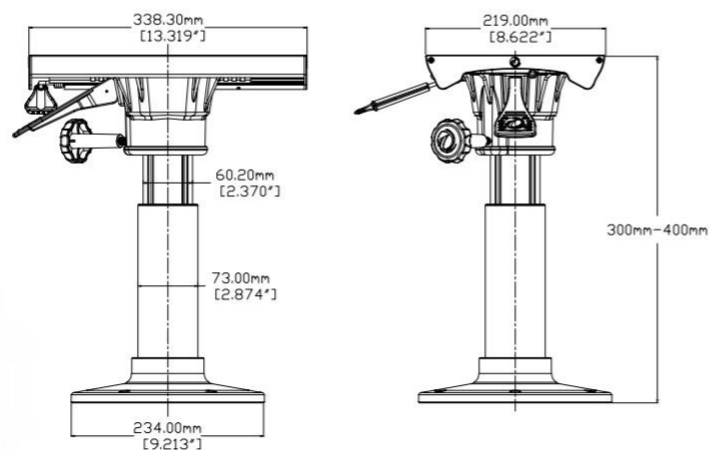

PEDESTAL

HA-D-04.01

- Manual adjustable aluminum pedestal set
- 9 inch base
- With 360 degree rotation swivel
- With slider move forward and backward
- The height can be customized
- Anodisation or powder coated finish

PEDESTAL

HA-D-03.02

- Air ride aluminum pedestal set
- 9 inch base
- With 360 degree rotation swivel
- With slider move forward and backward
- The height can be customized
- Anodisation or powder coated finish