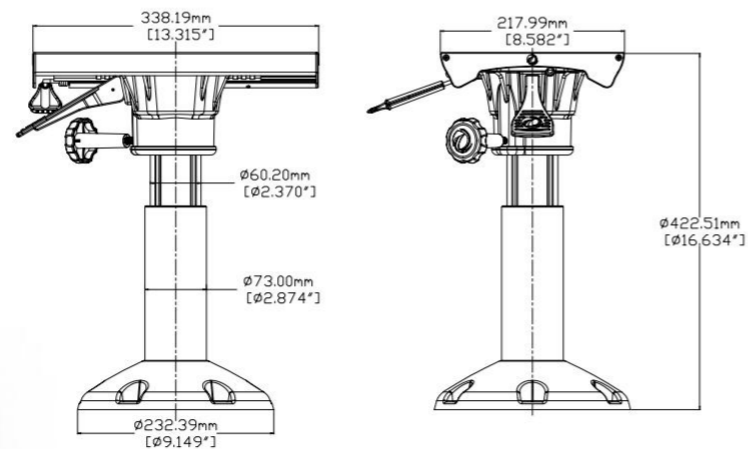

PEDESTAL

HA-D-02.01

- Manual adjustable aluminum pedestal set
- 12 inch base
- With 360 degree rotation swivel
- With slider move forward and backward
- The height can be customized
- Anodisation or powder coated finish

PEDESTAL

HA-D-04.02

- Air ride aluminum pedestal set
- 9 inch base
- With 360 degree rotation swivel
- With slider move forward and backward
- The height can be customized
- Anodisation or powder coated finish

PEDESTAL

HA-D-04.01

- Manual adjustable aluminum pedestal set
- 9 inch base
- With 360 degree rotation swivel
- With slider move forward and backward
- The height can be customized
- Anodisation or powder coated finish