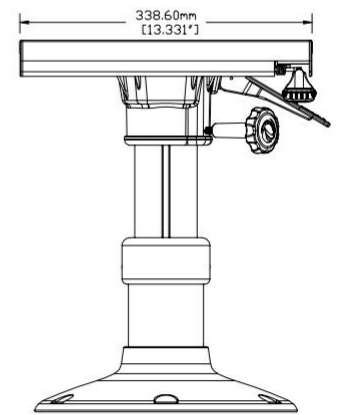

This product is suitable for different types of seats on ships. It can be easily installed regardless of the size of seats.

PEDESTAL

HA-D-02.02

- Air ride aluminum pedestal set
- 12 inch base
- With 360 degree rotation swivel
- With slider move forward and backward
- The height can be customized
- Anodisation or powder coated finish

PEDESTAL

HA-D-02.01

- Manual adjustable aluminum pedestal set
- 12 inch base
- With 360 degree rotation swivel
- With slider move forward and backward
- The height can be customized
- Anodisation or powder coated finish