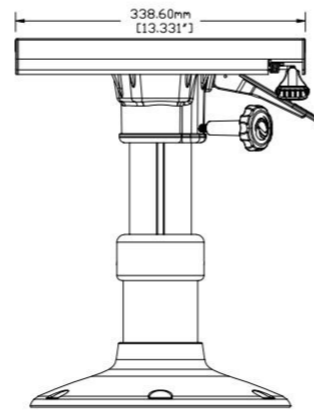

This product is suitable for different types of seats on ships. It can be easily installed regardless of the size of seats.

PEDESTAL

HA-D-02.02

- Air ride aluminum pedestal set
- 12 inch base
- With 360 degree rotation swivel
- With slider move forward and backward
- The height can be customized
- Anodisation or powder coated finish

PEDESTAL

HA-D-02.01

- Manual adjustable aluminum pedestal set
- 12 inch base
- With 360 degree rotation swivel
- With slider move forward and backward
- The height can be customized
- Anodisation or powder coated finish