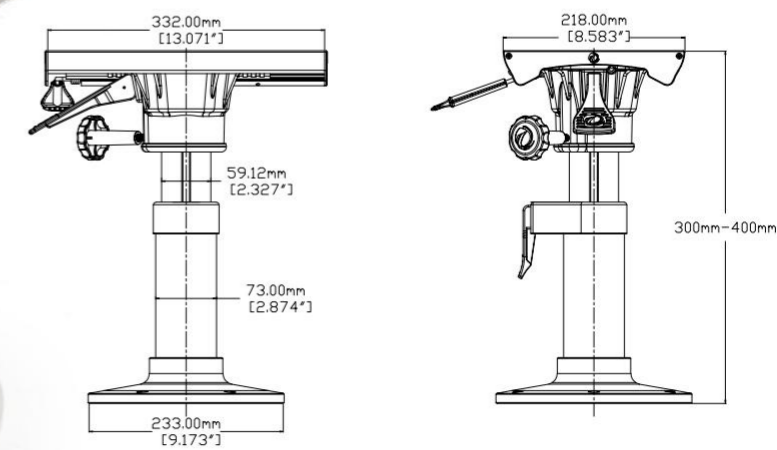

PEDESTAL

HA-D-04.01

- Manual adjustable aluminum pedestal set
- 9 inch base
- With 360 degree rotation swivel
- With slider move forward and backward
- The height can be customized
- Anodisation or powder coated finish

PEDESTAL

HA-D-03.02

- Air ride aluminum pedestal set
- 9 inch base
- With 360 degree rotation swivel
- With slider move forward and backward
- The height can be customized
- Anodisation or powder coated finish