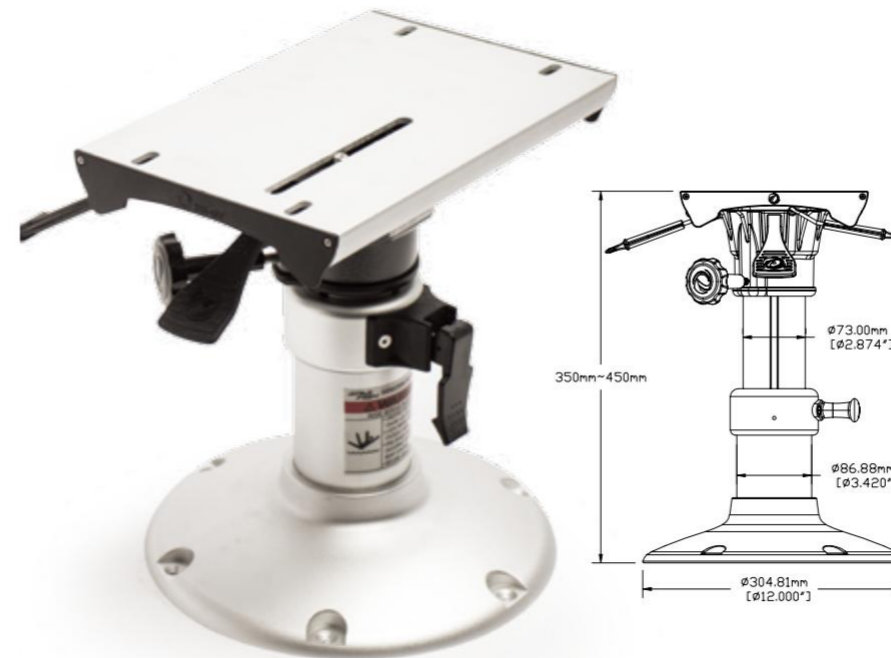

This product is suitable for different types of seats on ships. It can be easily installed regardless of the size of seats.

PEDESTAL

HA-D-02.02

- Air ride aluminum pedestal set
- 12 inch base
- With 360 degree rotation swivel
- With slider move forward and backward
- The height can be customized
- Anodisation or powder coated finish

PEDESTAL

HA-D-02.01

- Manual adjustable aluminum pedestal set
- 12 inch base
- With 360 degree rotation swivel
- With slider move forward and backward
- The height can be customized
- Anodisation or powder coated finish

PEDESTAL

HA-D-04.02

- Air ride aluminum pedestal set
- 9 inch base
- With 360 degree rotation swivel
- With slider move forward and backward
- The height can be customized
- Anodisation or powder coated finish

PEDESTAL

HA-D-04.01

- Manual adjustable aluminum pedestal set
- 9 inch base
- With 360 degree rotation swivel
- With slider move forward and backward
- The height can be customized
- Anodisation or powder coated finish