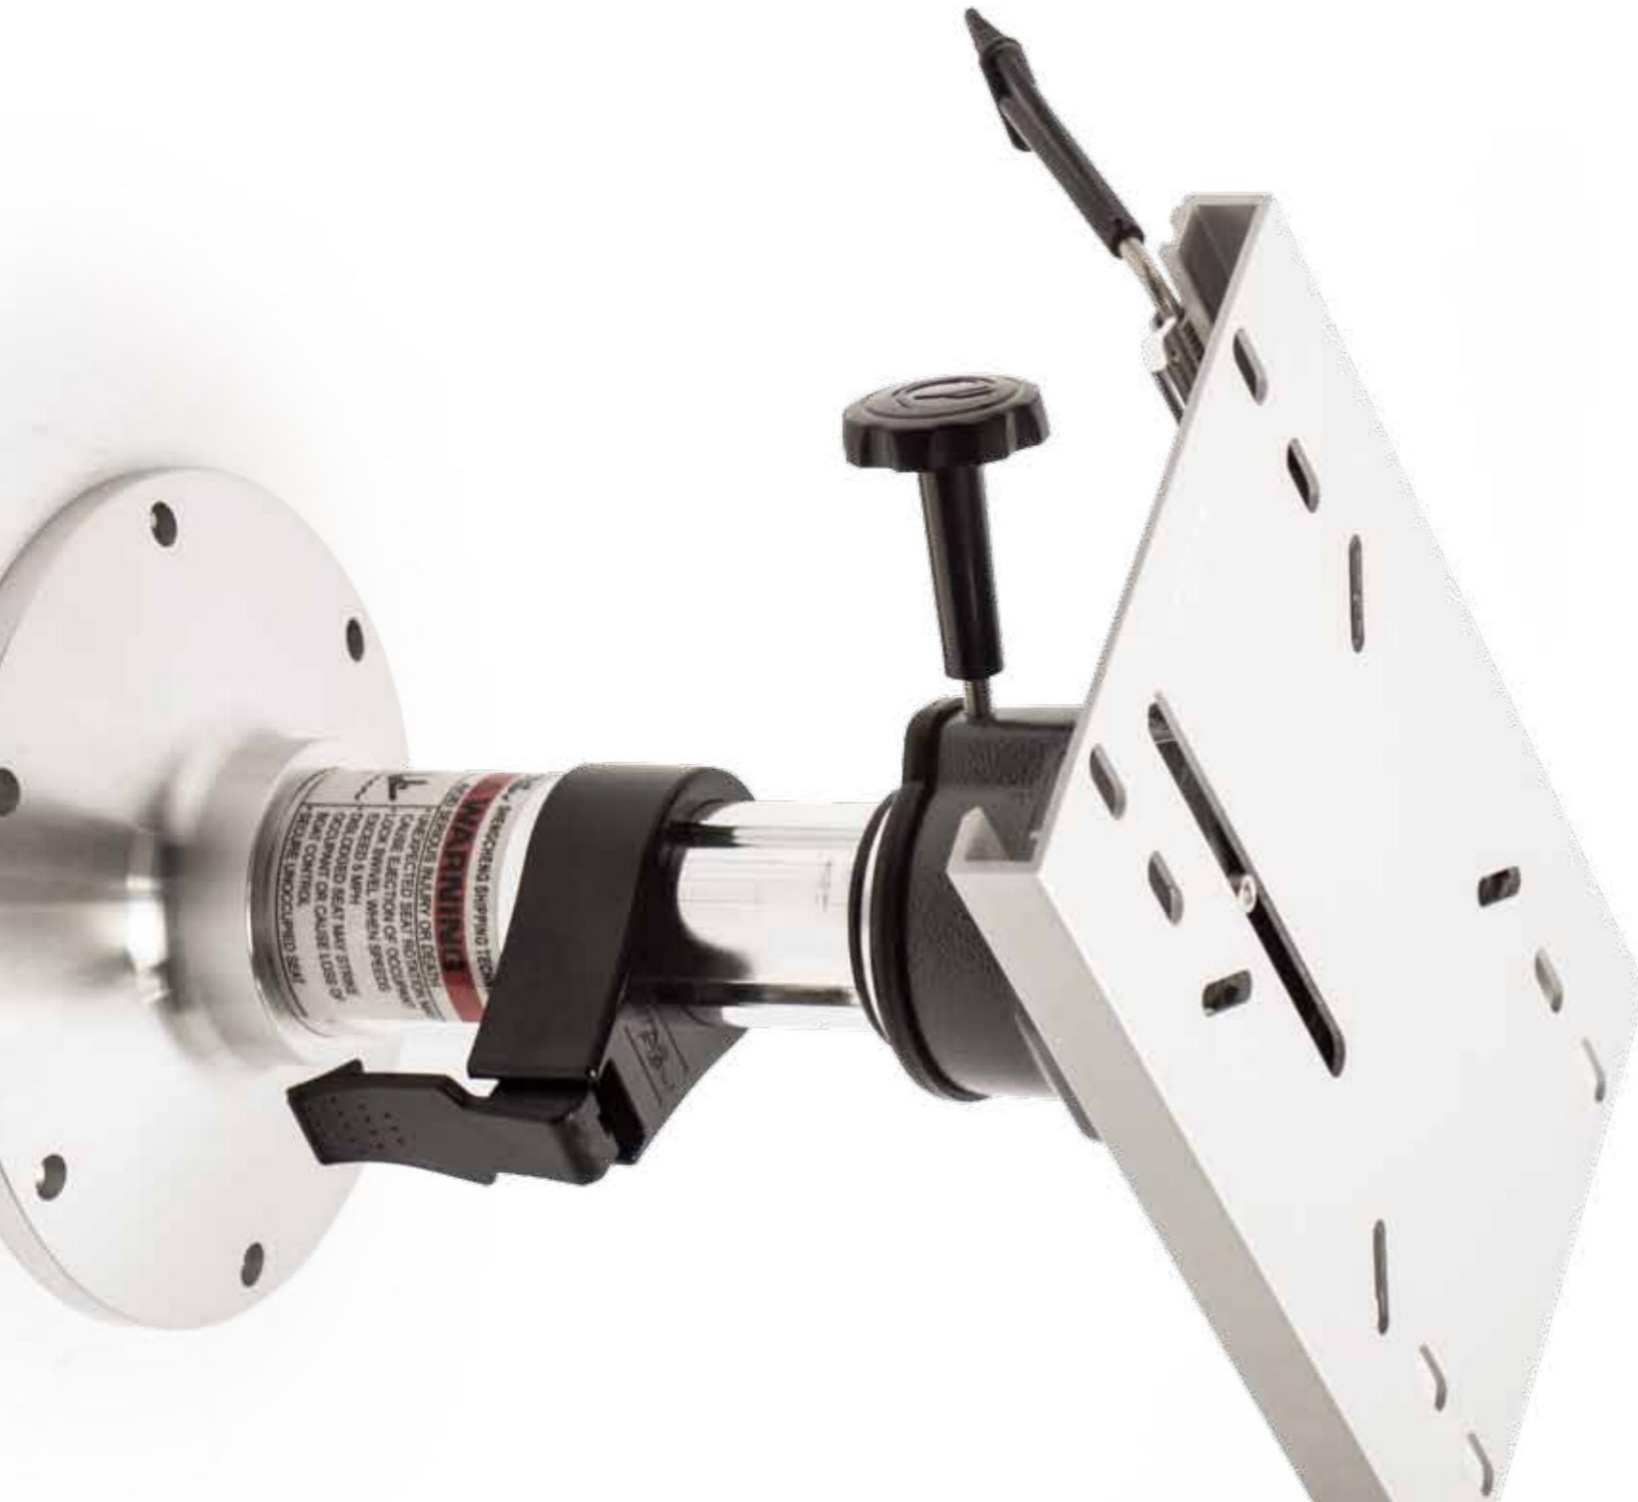

CHAPTER 3 PEDESTAL

Aluminum pedestal is made of anodized treatment, surface sandblasting or polishing, etc. It is used for marine anticorrosion treatment.

The height of the base can be customized according to the client's requirements.

This product is suitable for different types of seats on ships. It can be easily installed regardless of the size of seats.

PEDESTAL

HA-D-02.02

- Air ride aluminum pedestal set
- 12 inch base
- With 360 degree rotation swivel
- With slider move forward and backward
- The height can be customized
- Anodisation or powder coated finish

PEDESTAL

HA-D-02.01

- Manual adjustable aluminum pedestal set
- 12 inch base
- With 360 degree rotation swivel
- With slider move forward and backward
- The height can be customized
- Anodisation or powder coated finish

PEDESTAL

HA-D-04.02

- Air ride aluminum pedestal set
- 9 inch base
- With 360 degree rotation swivel
- With slider move forward and backward
- The height can be customized
- Anodisation or powder coated finish